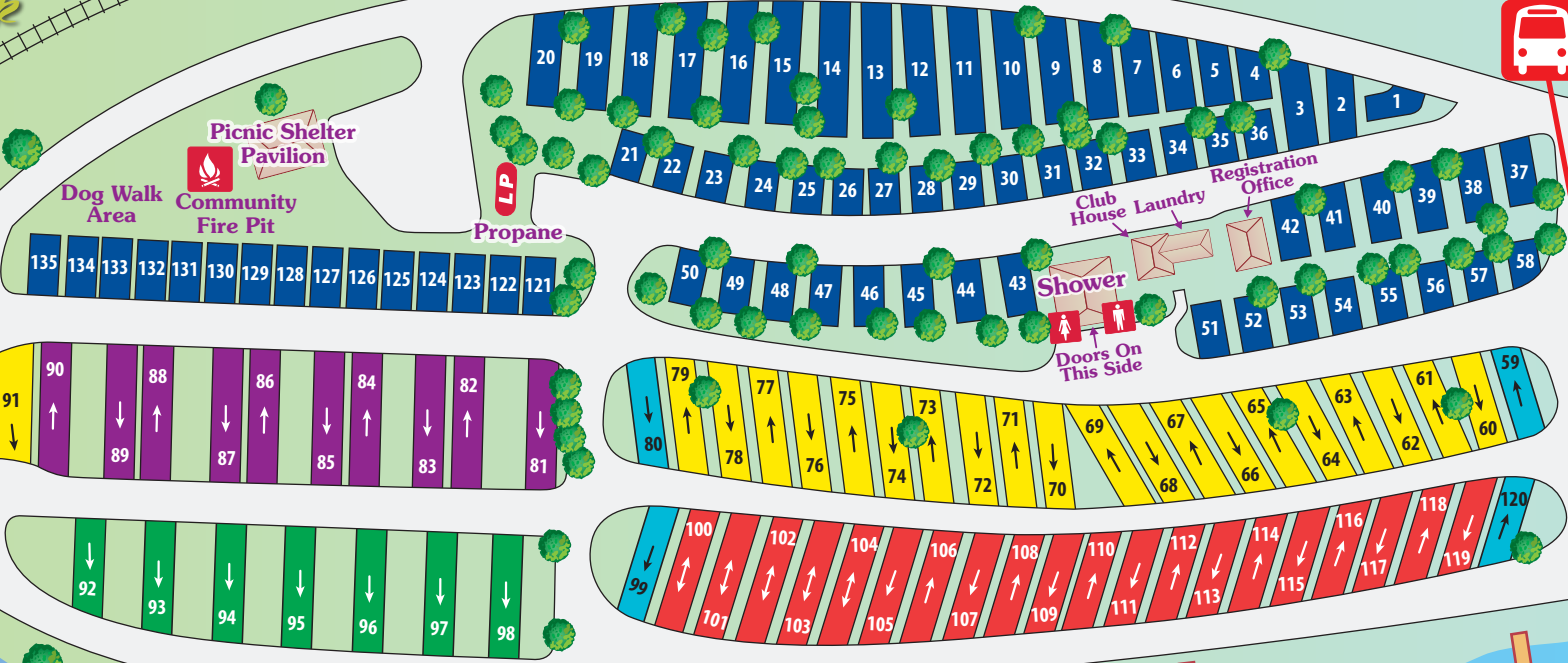

# Branson Lakeside RV Park

**Mon-Sun Trash Pick Up by 11AM  
Do not leave trash out overnight**

CALL  
**911**  
EMERGENCY

SPEED  
LIMIT  
**10**  
MPH

**AIRTIGHT SEWER  
CONNECTION REQUIRED**

**LEGEND**

- Restroom/Shower
- Porta Potties
- Dump Station
- Lakefront Pull-thru Sites
- Pull-thru Sites
- Back In Sites
- Pull-thru Super Sites
- Premium Pull-thru Sites
- Deluxe Pull-thru Sites

**Scotty's Trout Dock**  
BOAT RENTALS

Trolley Stop

Downtown Branson

BUS 165

Fenced Dog Park

Picnic Shelter Pavilion

Walking Path to Branson Landing

BRIDGE

Lake Taneycomo

FREE Wi-Fi

CABLE ON ALL SITES

MAP NOT TO SCALE